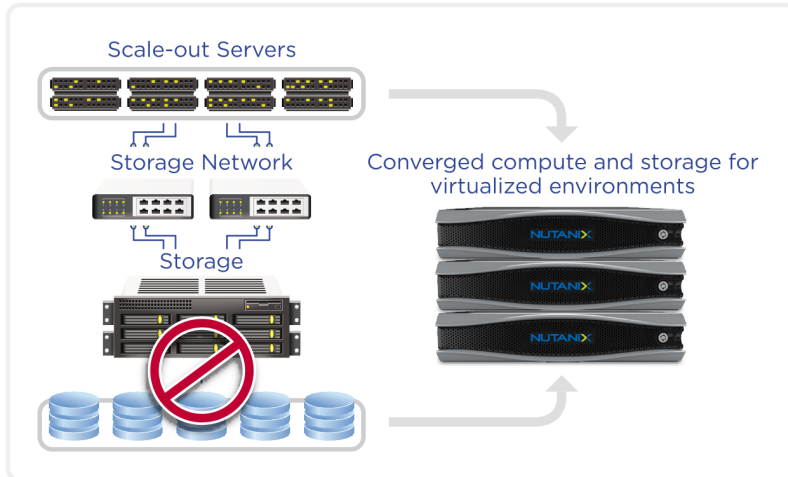

What does Nutanix do?

- Nutanix delivers **converged infrastructure** that replaces traditional datacenter architectures built with separate servers, storage and networking devices.

Convergence simplifies infrastructure purchase, deployment, management and support

What type of Converged Infrastructure?

- Nutanix is **hyper-converged**: server and storage integrated into a single x86 server.

Hyper-convergence reduces power and space, and eliminates storage network complexity